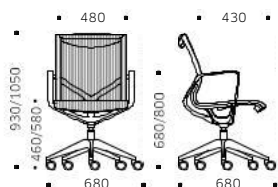

Y2A8L

Y 1 A 6 X

Y2A8X - Y2A6X - Y1A8X - Y1A6X

DIREZIONALI EXECUTIVE
YALTA EXECUTIVE AND GUEST CHAIR

Y1A8X

Y1A6X

PLASTICA BIANCO AVORIO, BASE ALLUMINIO LUCIDO IVORY PLASTIC, POLISHED ALUMINIUM BASE

Y2A8L

Y2A6L

PLASTICA NERA, BASE ALLUMINIO NERO BLACK PLASTIC, BLACK ALUMINIUM BASE

MODELLI DISPONIBILI AVAILABLE MODELS

Y1

Plastica bianco avorio
Ivory plastics
Plastique blanc ivoire
Plástico blanco marfil

Y2

Plastica nera
Black plastic
Plastique noir
Plástico negro

MISURE E VARIANTI SIZES AND VARIANTS

Y1A8X - Y2A8L

Y1A6X - Y2A6L

CERTIFICAZIONI CERTIFICATIONS

EN 1335 Test by CATAS

DOTAZIONI MECCANICHE MECHANICAL FEATURES

- 1 Sedile regolabile in altezza / Height adjustable seat / Siège réglable en hauteur / Asiento regulable en altura
- 2 Oscillante armonico / Tilt mechanism / Mécanisme pivotant / Mecanismo oscilante