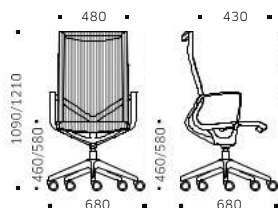

Y2A8L

Y 1 A 6 X

Y2A8X - Y2A6X - Y1A8X - Y1A6X

DIREZIONALI EXECUTIVE
YALTA EXECUTIVE AND GUEST CHAIR

Y1A8X

Y1A6X

PLASTICA BIANCO AVORIO, BASE ALLUMINIO LUCIDO IVORY PLASTIC, POLISHED ALUMINIUM BASE

Y2A8L

Y2A6L

PLASTICA NERA, BASE ALLUMINIO NERO BLACK PLASTIC, BLACK ALUMINIUM BASE

MODELLI DISPONIBILI AVAILABLE MODELS

Y1

Plastica bianco avorio
Ivory plastics
Plastique blanc ivoire
Plástico blanco marfil

Y2

Plastica nera
Black plastic
Plastique noir
Plástico negro

MISURE E VARIANTI SIZES AND VARIANTS

Y1A8X - Y2A8L

Y1A6X - Y2A6L

CERTIFICAZIONI CERTIFICATIONS

EN 1335 Test by CATAS

DOTAZIONI MECCANICHE MECHANICAL FEATURES

- 1 Sedile regolabile in altezza / Height adjustable seat / Siège réglable en hauteur / Asiento regulable en altura
- 2 Oscillante armonico / Tilt mechanism / Mécanisme pivotant / Mecanismo oscilante