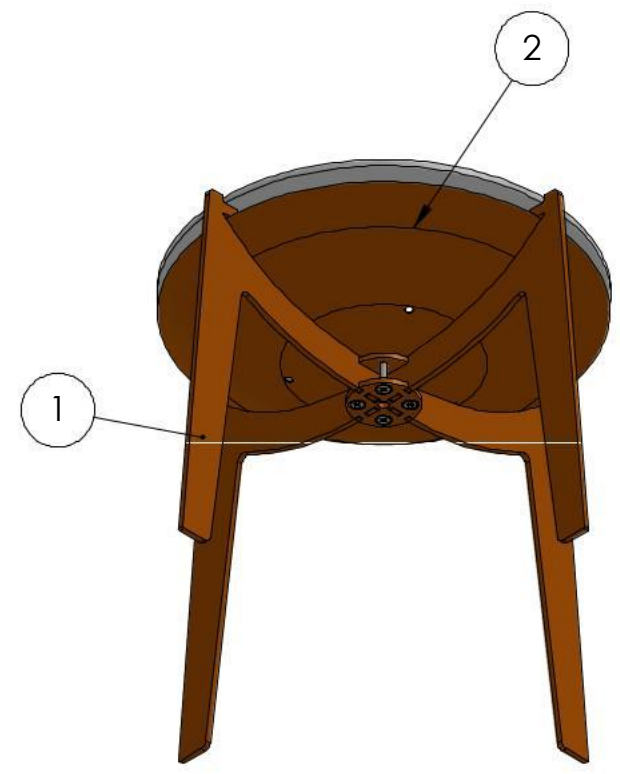

1 2 3 4 5 6 7 8

A
B
C
D
E
F

ITEM NO.	PART NUMBER	THICKNESS	DESCRIPTION	Baking Tray/QTY.
1	COSA FRAME	8mm	Corten	1
2	COSA BCA BNS1 Firebowl 600x140	3mm		1
3	COSA BCA3-Baking tray	10 mm	Carbon Steel P265GH	1

DATE	TITLE:
	BCA3+baking tray

casaterra.ch

Drawing.	COSA BCA	A3
----------	----------	----

Mass (kg): **34.41**

SCALE:1:10

1 2 3 4