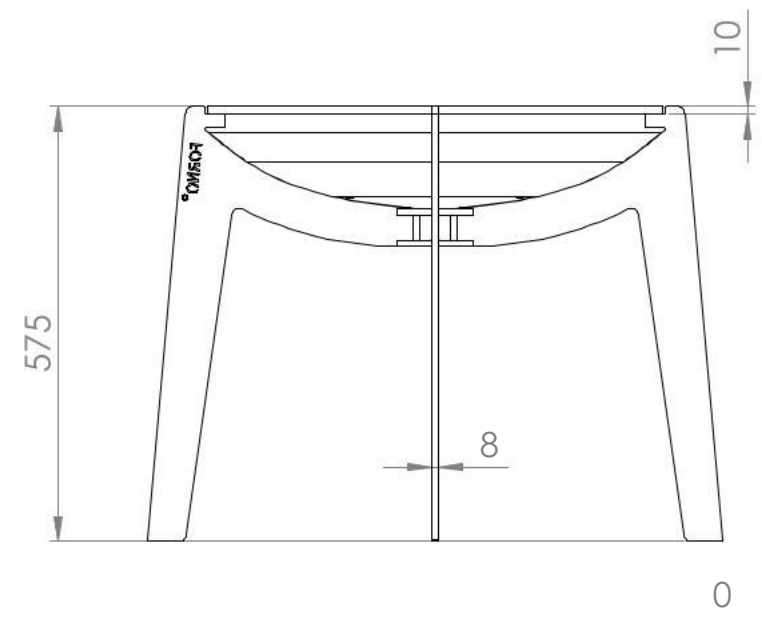

1 2 3 4 5 6 7 8

A
B
C
D
E
F

ITEM NO.	PART NUMBER	THICKNESS	DESCRIPTION	Baking Tray/QTY.
1	COSA FRAME	8mm	Corten	1
2	COSA BCA BNS1 Firebowl 600x140	3mm		1
3	COSA BCA3-Baking tray	10 mm	Carbon Steel P265GH	1

DATE	TITLE:
	BCA3+baking tray

casaterra.ch

Drawing.	COSA BCA	A3
----------	----------	----

Mass (kg): **34.41**

SCALE:1:10

1 2 3 4