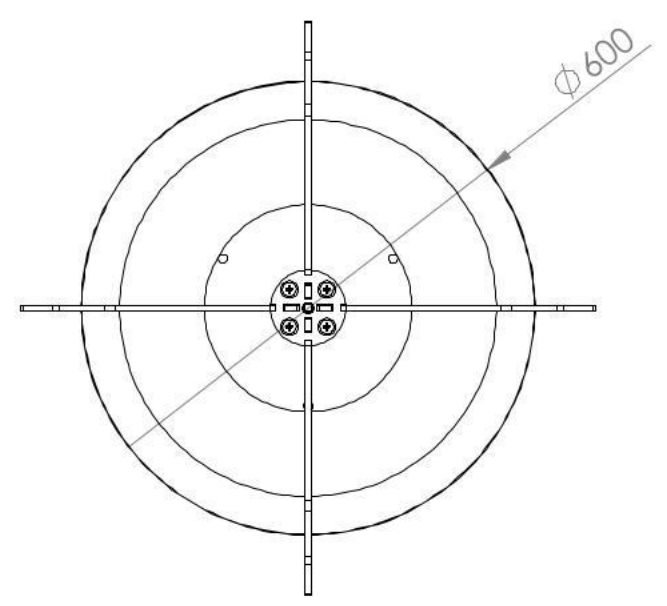

1 2 3 4 5 6 7 8

A
B
C
D
E
F

ITEM NO.	PART NUMBER	THICKNESS	DESCRIPTION	Baking Tray/QTY.
1	COSA FRAME	8mm	Corten	1
2	COSA BCA BNS1 Firebowl 600x140	3mm		1
3	COSA BCA3-Baking tray	10 mm	Carbon Steel P265GH	1

DATE	TITLE:
	BCA3+baking tray

casaterra.ch

Drawing.	COSA BCA	A3
----------	----------	----

Mass (kg): **34.41**

SCALE:1:10

1 2 3 4