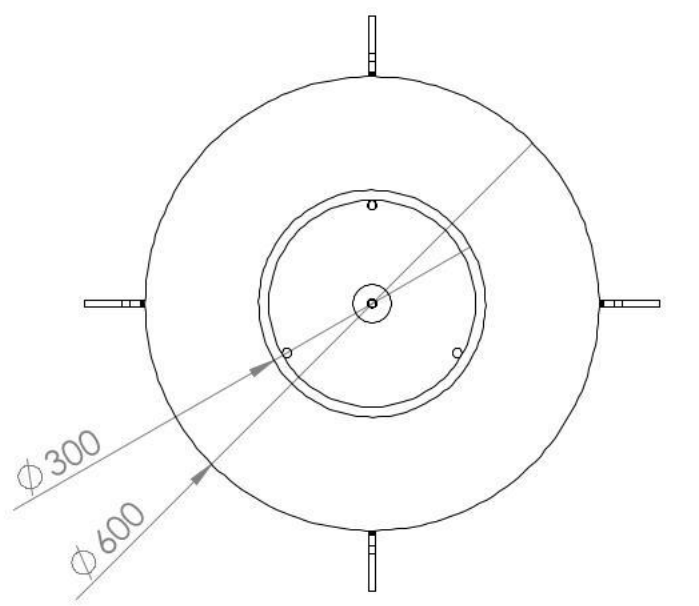

1 2 3 4 5 6 7 8

A
B
C
D
E
F

ITEM NO.	PART NUMBER	THICKNESS	DESCRIPTION	Baking Tray/QTY.
1	COSA FRAME	8mm	Corten	1
2	COSA BCA BNS1 Firebowl 600x140	3mm		1
3	COSA BCA3-Baking tray	10 mm	Carbon Steel P265GH	1

DATE	TITLE:
	BCA3+baking tray

casaterra.ch

Drawing.	COSA BCA	A3
----------	----------	----

Mass (kg): **34.41**

SCALE:1:10

1 2 3 4