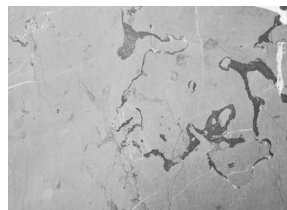

PRODUCT CUT-TROUGH
& DETAILED DESCRIPTION

VIPP496
Cabin Square Table

PRODUCT MATERIALS
 & SURFACE TREATMENT

Pietra Grey marble

Showcasing a dark grey background the Pietra grey marble features bold, contrasting white and black veins. These veins traverse the surface of the stone in intricate patterns, creating a refined contrast against the grey background. The veins can vary in thickness, from fine and delicate lines to broader, more pronounced streaks. Occasionally, yellow streaks or red burns may be revealed in the veins.

Finish

Honed (matte), sealed with natural impregnation slightly enhancing the color yet leaving a matte protected surface.

Wood base

The table base is made from natural solid oak wood, which can vary in colour and grain, making each base unique. The oak is lacquered light oak or dark stained oak for a durable protected end result.

Jura Grau Blau limestone

Jura is a dense, fine-grained limestone rich in fossils. The Grau Blau Jura is characterized by a rustic appearance that spans in hues from warm, golden tones to cold, grey tones. Glass veins can appear as cracks but are simply a natural characteristic of the stone.

TABLETOP

Jura Grau Blau limestone
 Crystals

Fossils

Pietra Grey marble
 Black veins

White veins

BASE

Dark and light oak

PRODUCT CERTIFICATIONS