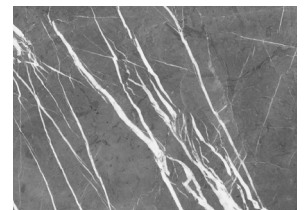

Finish

Honed (matte), sealed with natural impregnation slightly enhancing the color yet leaving a matte protected surface.

Wood base

The table base is made from natural solid oak wood, which can vary in colour and grain, making each base unique. The oak is lacquered light oak or dark stained oak for a durable protected end result.

Jura Grau Blau limestone

Jura is a dense, fine-grained limestone rich in fossils. The Grau Blau Jura is characterized by a rustic appearance that spans in hues from warm, golden tones to cold, grey tones. Glass veins can appear as cracks but are simply a natural characteristic of the stone.

TABLETOP

Jura Grau Blau limestone
 Crystals

Fossils

Pietra Grey marble
 Black veins

White veins

BASE

Dark and light oak

PRODUCT CERTIFICATIONS

Compliant with EN 15372 – L2.

AVAILABILITY

Expected delivery and availability September 2024 in all markets and on vip.com.

VIPP496

Cabin Square Table

RECOMMENDED RETAIL PRICES

	EUR	DKK	NOK	SEK	GBP	USD	CHF
 49631 Jura Grau Blau limestone Dark oak	6.045	44.995	69.195	69.195	5.475	7.500	6.245
 49630 Jura Grau Blau limestone Light oak	6.045	44.995	69.195	69.195	5.475	7.500	6.245
 49681 Pietra Grey marble Dark oak	6.045	44.995	69.195	69.195	5.475	7.500	6.245
 49680 Pietra Grey marble Light oak	6.045	44.995	69.195	69.195	5.475	7.500	6.245