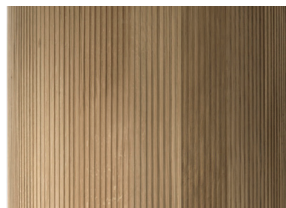

PRODUCT CUT-TROUGH
& DETAILED DESCRIPTION

VIPP496
Cabin Square Table

PRODUCT MATERIALS
 & SURFACE TREATMENT

Pietra Grey marble

Showcasing a dark grey background the Pietra grey marble features bold, contrasting white and black veins. These veins traverse the surface of the stone in intricate patterns, creating a refined contrast against the grey background. The veins can vary in thickness, from fine and delicate lines to broader, more pronounced streaks. Occasionally, yellow streaks or red burns may be revealed in the veins.

Finish

Honed (matte), sealed with natural impregnation slightly enhancing the color yet leaving a matte protected surface.

Wood base

The table base is made from natural solid oak wood, which can vary in colour and grain, making each base unique. The oak is lacquered light oak or dark stained oak for a durable protected end result.

Jura Grau Blau limestone

Jura is a dense, fine-grained limestone rich in fossils. The Grau Blau Jura is characterized by a rustic appearance that spans in hues from warm, golden tones to cold, grey tones. Glass veins can appear as cracks but are simply a natural characteristic of the stone.

TABLETOP

Jura Grau Blau limestone
 Crystals

Fossils

Pietra Grey marble
 Black veins

White veins

BASE

Dark and light oak

PRODUCT CERTIFICATIONS