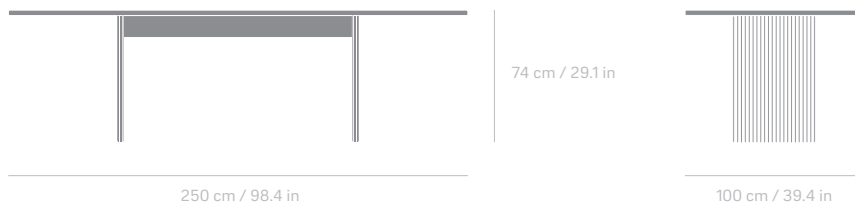

VIPP496

Cabin Square Table

PRODUCT DESCRIPTION

The eight person Cabin square table is available with two types of natural stone: Pietra Grey marble and Jura Grau Blau limestone. The visual expression of both types of stone tells the tale of millions of years of natural processing. Veins, fossils, and colour shades are the result of peculiar geological conditions and guarantee that no stones are identical. Supporting the heavy top are two parallel legs in either dark or light solid oak, carved with vertical ridges.

30 mm marble table top with precisely machine cut edges.

A mixed material combination makes a sophisticated look.

VIPP496
Cabin Square Table

PRODUCT DIMENSIONS

H. 74 cm / 29.1 in
L. 250 cm / 98.4 in
W. 100 cm / 39.4 in
Worktop thickness: 3 cm / 1.2 in

PRODUCT CUT-TROUGH
& DETAILED DESCRIPTION

VIPP496
Cabin Square Table

PRODUCT MATERIALS
 & SURFACE TREATMENT

Pietra Grey marble

Showcasing a dark grey background the Pietra grey marble features bold, contrasting white and black veins. These veins traverse the surface of the stone in intricate patterns, creating a refined contrast against the grey background. The veins can vary in thickness, from fine and delicate lines to broader, more pronounced streaks. Occasionally, yellow streaks or red burns may be revealed in the veins.