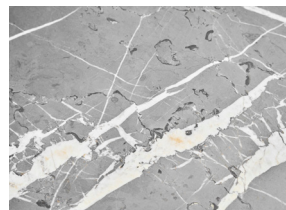

Finish

Honed (matte), sealed with natural impregnation slightly enhancing the color yet leaving a matte protected surface.

Wood base

The table base is made from natural solid oak wood, which can vary in colour and grain, making each base unique. The oak is lacquered light oak or dark stained oak for a durable protected end result.

Jura Grau Blau limestone

Jura is a dense, fine-grained limestone rich in fossils. The Grau Blau Jura is characterized by a rustic appearance that spans in hues from warm, golden tones to cold, grey tones. Glass veins can appear as cracks but are simply a natural characteristic of the stone.

TABLETOP

Jura Grau Blau limestone
 Crystals

Fossils

Pietra Grey marble
 Black veins

White veins

BASE

Dark and light oak

PRODUCT CERTIFICATIONS

Compliant with EN 15372 – L2.

AVAILABILITY

Expected delivery and availability September 2024 in all markets and on vip.com.

VIPP496

Cabin Square Table

RECOMMENDED RETAIL PRICES

	EUR	DKK	NOK	SEK	GBP	USD	CHF
 49631 Jura Grau Blau limestone Dark oak	6.045	44.995	69.195	69.195	5.475	7.500	6.245
 49630 Jura Grau Blau limestone Light oak	6.045	44.995	69.195	69.195	5.475	7.500	6.245
 49681 Pietra Grey marble Dark oak	6.045	44.995	69.195	69.195	5.475	7.500	6.245
 49680 Pietra Grey marble Light oak	6.045	44.995	69.195	69.195	5.475	7.500	6.245