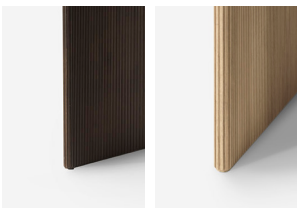

Finish

Honed (matte), sealed with natural impregnation slightly enhancing the color yet leaving a matte protected surface.

Wood base

The table base is made from natural solid oak wood, which can vary in colour and grain, making each base unique. The oak is lacquered light oak or dark stained oak for a durable protected end result.

Jura Grau Blau limestone

Jura is a dense, fine-grained limestone rich in fossils. The Grau Blau Jura is characterized by a rustic appearance that spans in hues from warm, golden tones to cold, grey tones. Glass veins can appear as cracks but are simply a natural characteristic of the stone.

TABLETOP

Jura Grau Blau limestone
 Crystals

Fossils

Pietra Grey marble
 Black veins

White veins

BASE

Dark and light oak

PRODUCT CERTIFICATIONS

Compliant with EN 15372 – L2.

AVAILABILITY

Expected delivery and availability September 2024 in all markets and on vip.com.

VIPP496

Cabin Square Table

RECOMMENDED RETAIL PRICES

	EUR	DKK	NOK	SEK	GBP	USD	CHF
 49631 Jura Grau Blau limestone Dark oak	6.045	44.995	69.195	69.195	5.475	7.500	6.245
 49630 Jura Grau Blau limestone Light oak	6.045	44.995	69.195	69.195	5.475	7.500	6.245
 49681 Pietra Grey marble Dark oak	6.045	44.995	69.195	69.195	5.475	7.500	6.245
 49680 Pietra Grey marble Light oak	6.045	44.995	69.195	69.195	5.475	7.500	6.245