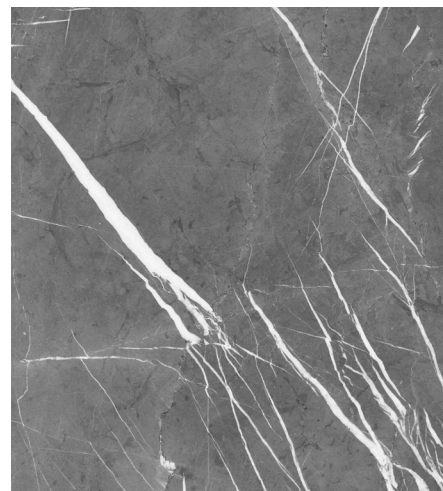

30 mm marble table top with precisely machine cut edges.

A mixed material combination makes a sophisticated look.

VIPP496
Cabin Square Table

PRODUCT DIMENSIONS

H. 74 cm / 29.1 in
L. 250 cm / 98.4 in
W. 100 cm / 39.4 in
Worktop thickness: 3 cm / 1.2 in

PRODUCT CUT-TROUGH
& DETAILED DESCRIPTION

VIPP496
Cabin Square Table

PRODUCT MATERIALS
 & SURFACE TREATMENT

Pietra Grey marble

Showcasing a dark grey background the Pietra grey marble features bold, contrasting white and black veins. These veins traverse the surface of the stone in intricate patterns, creating a refined contrast against the grey background. The veins can vary in thickness, from fine and delicate lines to broader, more pronounced streaks. Occasionally, yellow streaks or red burns may be revealed in the veins.

Finish

Honed (matte), sealed with natural impregnation slightly enhancing the color yet leaving a matte protected surface.

Wood base

The table base is made from natural solid oak wood, which can vary in colour and grain, making each base unique. The oak is lacquered light oak or dark stained oak for a durable protected end result.

Jura Grau Blau limestone

Jura is a dense, fine-grained limestone rich in fossils. The Grau Blau Jura is characterized by a rustic appearance that spans in hues from warm, golden tones to cold, grey tones. Glass veins can appear as cracks but are simply a natural characteristic of the stone.