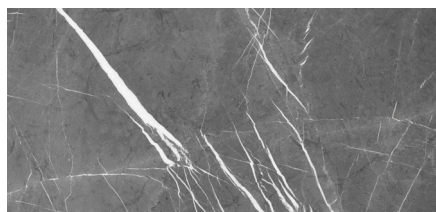

PRODUCT CUT-TROUGH
& DETAILED DESCRIPTION

VIPP496
Cabin Square Table

PRODUCT MATERIALS
 & SURFACE TREATMENT

Pietra Grey marble

Showcasing a dark grey background the Pietra grey marble features bold, contrasting white and black veins. These veins traverse the surface of the stone in intricate patterns, creating a refined contrast against the grey background. The veins can vary in thickness, from fine and delicate lines to broader, more pronounced streaks. Occasionally, yellow streaks or red burns may be revealed in the veins.

Finish

Honed (matte), sealed with natural impregnation slightly enhancing the color yet leaving a matte protected surface.

Wood base

The table base is made from natural solid oak wood, which can vary in colour and grain, making each base unique. The oak is lacquered light oak or dark stained oak for a durable protected end result.

Jura Grau Blau limestone

Jura is a dense, fine-grained limestone rich in fossils. The Grau Blau Jura is characterized by a rustic appearance that spans in hues from warm, golden tones to cold, grey tones. Glass veins can appear as cracks but are simply a natural characteristic of the stone.

TABLETOP

Jura Grau Blau limestone
 Crystals

Fossils

Pietra Grey marble
 Black veins

White veins

BASE

Dark and light oak

PRODUCT CERTIFICATIONS