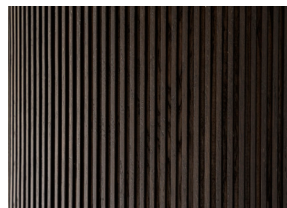

PRODUCT CUT-TROUGH
& DETAILED DESCRIPTION

VIPP496
Cabin Square Table

PRODUCT MATERIALS
 & SURFACE TREATMENT

Pietra Grey marble

Showcasing a dark grey background the Pietra grey marble features bold, contrasting white and black veins. These veins traverse the surface of the stone in intricate patterns, creating a refined contrast against the grey background. The veins can vary in thickness, from fine and delicate lines to broader, more pronounced streaks. Occasionally, yellow streaks or red burns may be revealed in the veins.

Finish

Honed (matte), sealed with natural impregnation slightly enhancing the color yet leaving a matte protected surface.

Wood base

The table base is made from natural solid oak wood, which can vary in colour and grain, making each base unique. The oak is lacquered light oak or dark stained oak for a durable protected end result.

Jura Grau Blau limestone

Jura is a dense, fine-grained limestone rich in fossils. The Grau Blau Jura is characterized by a rustic appearance that spans in hues from warm, golden tones to cold, grey tones. Glass veins can appear as cracks but are simply a natural characteristic of the stone.

TABLETOP

Jura Grau Blau limestone
 Crystals

Fossils

Pietra Grey marble
 Black veins

White veins

BASE

Dark and light oak

PRODUCT CERTIFICATIONS