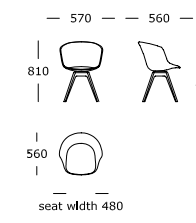

Mono V1

Seat pad

Mono V2

Mono V3

Collar /

LEGS

Oak veneer and solid oak
Black or dark brown stained

COVER