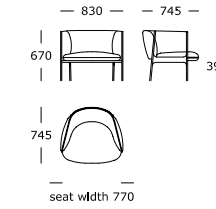

COVER

Fixed

MAINTENANCE

To ensure the longevity of your product, please follow our care and maintenance guides. All guides can be downloaded at wendelbo.com/care

2 seater

Lounge chair

Dining chair

Hug /