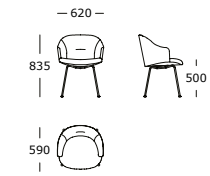

COVER

Fixed

MAINTENANCE

To ensure the longevity of your product, please follow our care and maintenance guides. All guides can be downloaded at wendelbo.com/care

Chair V1

Chair V2

Sepal /

LEGS