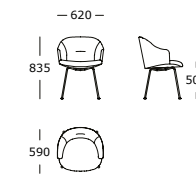

Hug /

LEGS

Black powder-coated steel

STRUCTURE INTERIOR

Frame made of metal and plywood

STRUCTURE PADDING

High-resilient, polyurethane foam

SEAT

High-resilient, variable density, polyurethane foam

BACK

High-resilient, variable density, polyurethane foam with dacron padding

COVER

Fixed

MAINTENANCE

To ensure the longevity of your product, please follow our care and maintenance guides. All guides can be downloaded at wendelbo.com/care

Dining chair

Dining chair with armrest

Kite Club /

LEGS

Black powder-coated steel

V1: Sled base

V2: Tubular base

STRUCTURE INTERIOR

Frame made of plywood

STRUCTURE PADDING

High-resilient, variable density, polyurethane foam

SEAT

High-resilient, variable density, polyurethane foam. Cover of fibre-fill on top

COVER

Fixed

MAINTENANCE

To ensure the longevity of your product, please follow our care and maintenance guides. All guides can be downloaded at wendelbo.com/care

Chair V1

Chair V2