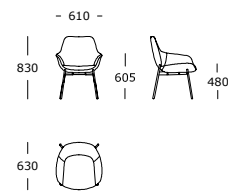

Dining chair

Dining chair with armrest

Vista /

LEGS

Black powder-coated steel

V1: Sled base

V2: Tubular base

STRUCTURE INTERIOR