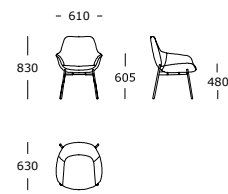

COVER

Fixed

MAINTENANCE

To ensure the longevity of your product, please follow our care and maintenance guides. All guides can be downloaded at wendelbo.com/care

Dining chair

Dining chair with armrest

Mango /