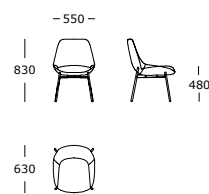

Dining chair

Dining chair with armrest

Kite Club /

LEGS

Black powder-coated steel

V1: Sled base

V2: Tubular base

STRUCTURE INTERIOR