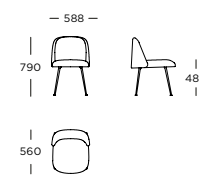

Chair V1

Chair V1 with armrest

Chair V2

Chair V2 with armrest

Aloe /

LEGS

Black powder-coated steel
Dark brown powder-coated steel

STRUCTURE INTERIOR