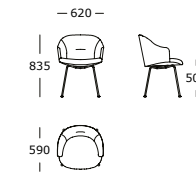

Chair V1

Chair V2

Montholon /

LEGS

Black powder-coated steel

STRUCTURE INTERIOR

Frame made of metal and plywood

STRUCTURE PADDING