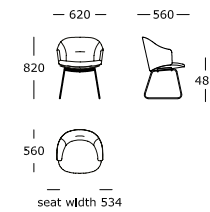

Hug /

LEGS

Black powder-coated steel

STRUCTURE INTERIOR

Frame made of metal and plywood

STRUCTURE PADDING

High-resilient, polyurethane foam

SEAT

High-resilient, variable density, polyurethane foam

BACK

High-resilient, variable density, polyurethane foam with dacron padding

COVER

Fixed

MAINTENANCE

To ensure the longevity of your product, please follow our care and maintenance guides. All guides can be downloaded at wendelbo.com/care

Dining chair

Dining chair with armrest

Kite Club /

LEGS

Black powder-coated steel

V1: Sled base

V2: Tubular base

STRUCTURE INTERIOR

Frame made of plywood

STRUCTURE PADDING

High-resilient, variable density, polyurethane foam

SEAT

High-resilient, variable density, polyurethane foam. Cover of fibre-fill on top

COVER

Fixed

MAINTENANCE

To ensure the longevity of your product, please follow our care and maintenance guides. All guides can be downloaded at wendelbo.com/care

Chair V1

Chair V2