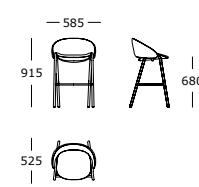

Counter stool