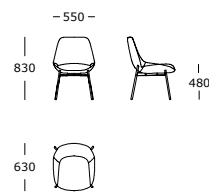

Montholon /

LEGS

Black powder-coated steel

STRUCTURE INTERIOR

Frame made of metal and plywood

STRUCTURE PADDING

High-resilient, polyurethane foam

SEAT

High-resilient, variable density, polyurethane foam

BACK

High-resilient, variable density, polyurethane foam with dacron padding

COVER

Fixed

MAINTENANCE

To ensure the longevity of your product, please follow our care and maintenance guides. All guides can be downloaded at wendelbo.com/care

Dining chair