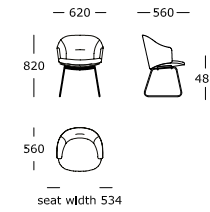

Montholon /

LEGS

Black powder-coated steel

STRUCTURE INTERIOR

Frame made of metal and plywood

STRUCTURE PADDING

High-resilient, polyurethane foam

SEAT

High-resilient, variable density, polyurethane foam

BACK

High-resilient, variable density, polyurethane foam with dacron padding

COVER

Fixed

MAINTENANCE

To ensure the longevity of your product, please follow our care and maintenance guides. All guides can be downloaded at wendelbo.com/care

Dining chair

Dining chair with armrest

Ovata /

LEGS

Black powder-coated steel

V1: Sled base

V2: Tubular base

STRUCTURE INTERIOR

Frame made of plywood

STRUCTURE PADDING

High-resilient, variable density, polyurethane foam

SEAT

High-resilient, variable density, polyurethane foam. Cover of fibre-fill on top

COVER

Fixed

MAINTENANCE

To ensure the longevity of your product, please follow our care and maintenance guides. All guides can be downloaded at wendelbo.com/care

Chair V1

Chair V2