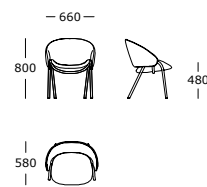

Frame made of plywood

STRUCTURE PADDING

High-resilient, polyurethane foam

COVER

Fixed

Dining chair

Bar stool

SEAT