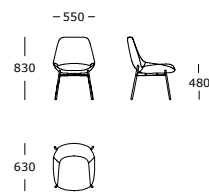

Lobby /

LEGS

Black powder-coated steel

STRUCTURE INTERIOR

Frame made of metal and plywood

STRUCTURE PADDING

High-resilient, polyurethane foam

SEAT

High-resilient, variable density, polyurethane foam

BACK

High-resilient, variable density, polyurethane foam with dacron padding

COVER

Fixed

MAINTENANCE

To ensure the longevity of your product, please follow our care and maintenance guides. All guides can be downloaded at wendelbo.com/care

Dining chair