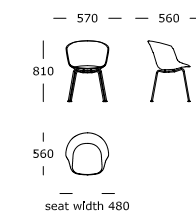

Seat pad

Mono V2