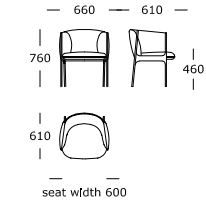

COVER

Fixed

MAINTENANCE

To ensure the longevity of your product, please follow our care and maintenance guides. All guides can be downloaded at wendelbo.com/care

2 seater

Lounge chair

Dining chair

Hug /