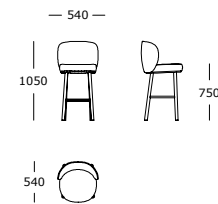

Dining chair

Bar stool

Counter stool

Folium /

LEGS

Black powder-coated steel

STRUCTURE INTERIOR

Frame made of solid wood and MDF with elastic webbing and high-density foam profiles on top