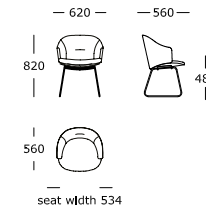

Chair V1

Chair V2

Montholon /

LEGS

Black powder-coated steel

STRUCTURE INTERIOR

Frame made of metal and plywood

STRUCTURE PADDING