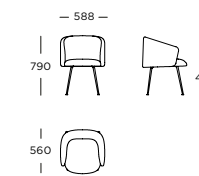

Chair V1

Chair V1 with armrest

Chair V2

Chair V2 with armrest

Aloe /

LEGS

Black powder-coated steel
Dark brown powder-coated steel

STRUCTURE INTERIOR