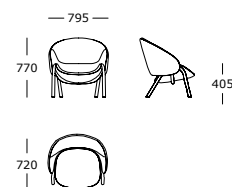

Lounge chair