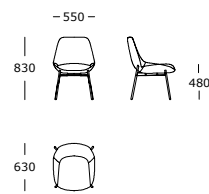

Sepal /

LEGS

Black powder-coated steel

STRUCTURE INTERIOR

Frame made of metal and plywood

STRUCTURE PADDING

High-resilient, polyurethane foam

SEAT

High-resilient, variable density, polyurethane foam

BACK

High-resilient, variable density, polyurethane foam with dacron padding

COVER

Fixed

MAINTENANCE

To ensure the longevity of your product, please follow our care and maintenance guides. All guides can be downloaded at wendelbo.com/care

Dining chair