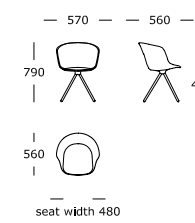

Aloe /

LEGS

Black powder-coated steel
Dark brown powder-coated steel

STRUCTURE INTERIOR

Frame made of plywood

STRUCTURE PADDING

High-resilient, polyurethane foam

COVER

Fixed

Dining chair

Bar stool

SEAT

High-resilient, variable density, polyurethane foam

BACK

High-resilient, variable density, polyurethane foam with dacron padding

LEATHER PIPING

Parma leather
Black or Mocca

Lounge chair

MAINTENANCE

To ensure the longevity of your product, please follow our care and maintenance guides. All guides can be downloaded at wandelbo.com/care

Counter stool

Chill /

LEGS

V1: Powder-coated steel

V2: Black powder-coated steel

V3: Black stained oak

SHELL

PP-plast / Fibreglass

Black
White
Cool grey
Sand

OUTDOOR

Mono V1 is suitable for outdoor

MAINTENANCE

Clean with a soft damp cloth. To ensure the longevity of your product, please follow our care and maintenance guides. All guides can be downloaded at wandelbo.com/care

Mono V1

Seat pad

Mono V2

Mono V3