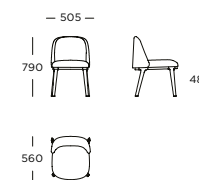

Chair V1

Chair V1 with armrest

Chair V2

Chair V2 with armrest

Aloe /

LEGS

Black powder-coated steel
Dark brown powder-coated steel

STRUCTURE INTERIOR