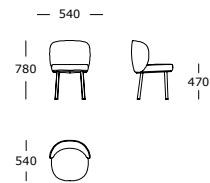

Dining chair

Bar stool

Counter stool

Folium /

LEGS

Black powder-coated steel

STRUCTURE INTERIOR

Frame made of solid wood and MDF with elastic webbing and high-density foam profiles on top