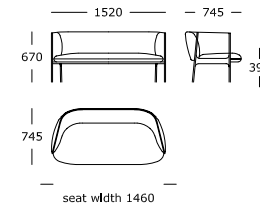

Collar /

LEGS

Oak veneer and solid oak
Black or dark brown stained

COVER

Fixed

SEAT

High-resilient, variable density, polyurethane foam with dacron padding

BACK

High-resilient, variable density, polyurethane foam with dacron padding

MAINTENANCE

To ensure the longevity of your product, please follow our care and maintenance guides. All guides can be downloaded at wendelbo.com/care

Dining chair

Bar stool

Counter stool

Folium /

LEGS

Black powder-coated steel

STRUCTURE INTERIOR

Frame made of solid wood and MDF with elastic webbing and high-density foam profiles on top

STRUCTURE PADDING

High-resilient, variable density, polyurethane foam

BACK

High-resilient, variable density, polyurethane foam. Wrap of fibre-fill on top

SEAT

High-resilient, variable density, polyurethane foam. Wrap of fibre-fill on top

COVER

Fixed

MAINTENANCE

To ensure the longevity of your product, please follow our care and maintenance guides. All guides can be downloaded at wendelbo.com/care

2 seater

Lounge chair

Dining chair