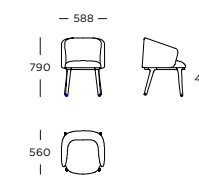

Chair V1

Chair V1 with armrest

Chair V2

Chair V2 with armrest

Aloe /

LEGS

Black powder-coated steel
Dark brown powder-coated steel

STRUCTURE INTERIOR