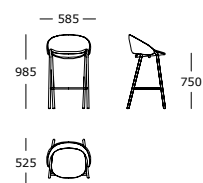

Chair V1

Chair V1 with armrest

Chair V2

Chair V2 with armrest

Aloe /

LEGS

Black powder-coated steel
Dark brown powder-coated steel

STRUCTURE INTERIOR

Frame made of plywood

STRUCTURE PADDING

High-resilient, polyurethane foam

COVER

Fixed

Dining chair

Bar stool

SEAT