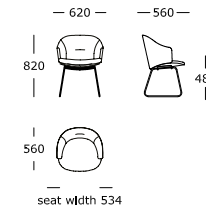

Sepal /

LEGS

Black powder-coated steel

STRUCTURE INTERIOR

Frame made of metal and plywood

STRUCTURE PADDING

High-resilient, polyurethane foam

SEAT

High-resilient, variable density, polyurethane foam

BACK

High-resilient, variable density, polyurethane foam with dacron padding

COVER

Fixed

MAINTENANCE

To ensure the longevity of your product, please follow our care and maintenance guides. All guides can be downloaded at wendelbo.com/care

Dining chair

Dining chair with armrest

Vista /

LEGS

Black powder-coated steel

V1: Sled base

V2: Tubular base

STRUCTURE INTERIOR

Frame made of plywood

STRUCTURE PADDING

High-resilient, variable density, polyurethane foam

SEAT

High-resilient, variable density, polyurethane foam. Cover of fibre-fill on top

COVER

Fixed

MAINTENANCE

To ensure the longevity of your product, please follow our care and maintenance guides. All guides can be downloaded at wendelbo.com/care

Chair V1

Chair V2