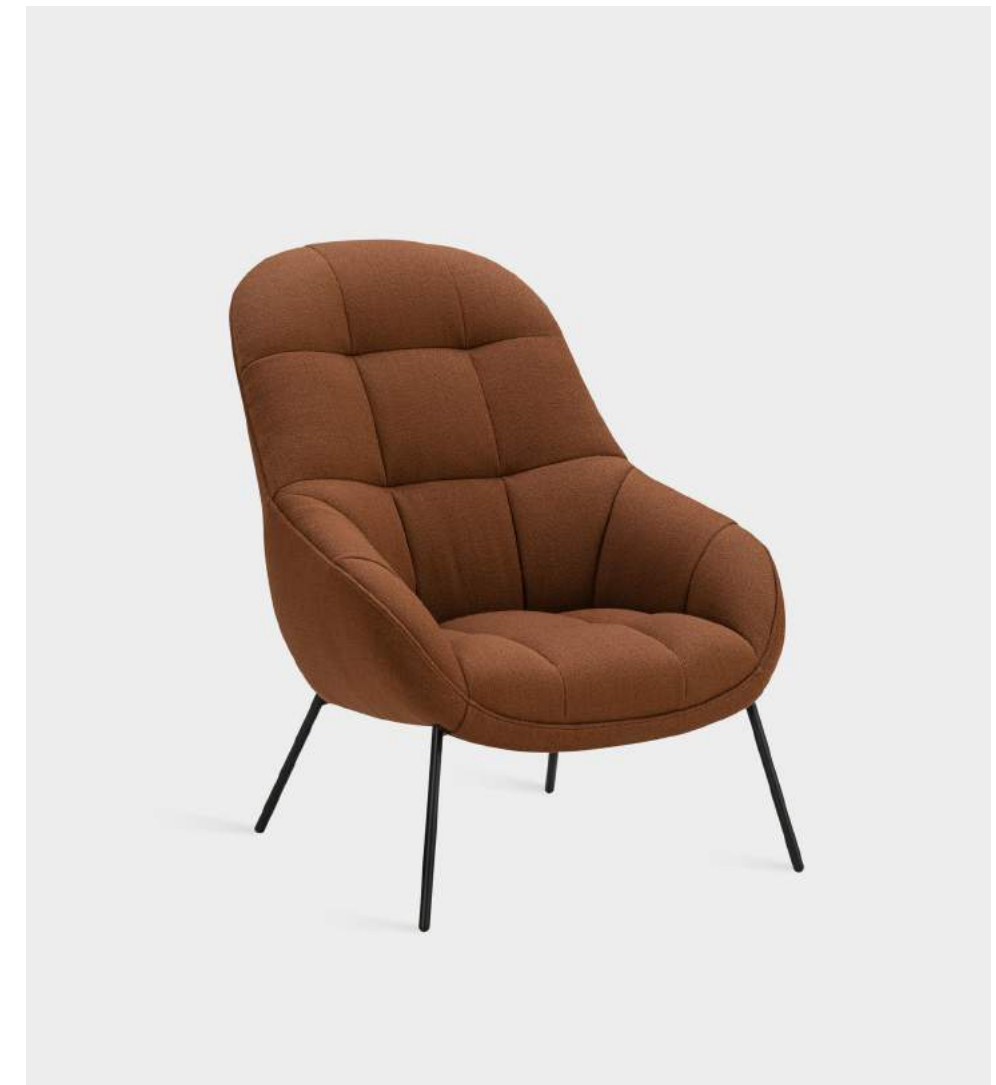

Mango

Designed by Note Design Studio

Imagined by the award-winning Note Design Studio, the Mango Chair breathes contemporary life into a classic silhouette. Handmade by expert craftsmen, the distinct, rolling topography of the chair's interior gently nods to the notion of a mango fruit, cut in a square pattern.