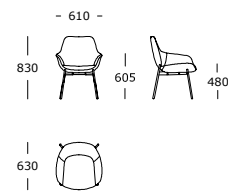

Dining chair with armrest