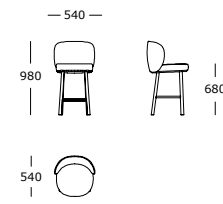

Dining chair

Bar stool

Counter stool

Folium /

LEGS

Black powder-coated steel

STRUCTURE INTERIOR

Frame made of solid wood and MDF with elastic webbing and high-density foam profiles on top