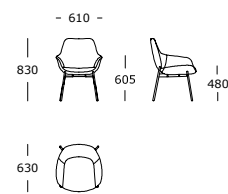

Dining chair

Dining chair with armrest

Kite Club /

LEGS

Black powder-coated steel

V1: Sled base

V2: Tubular base

STRUCTURE INTERIOR