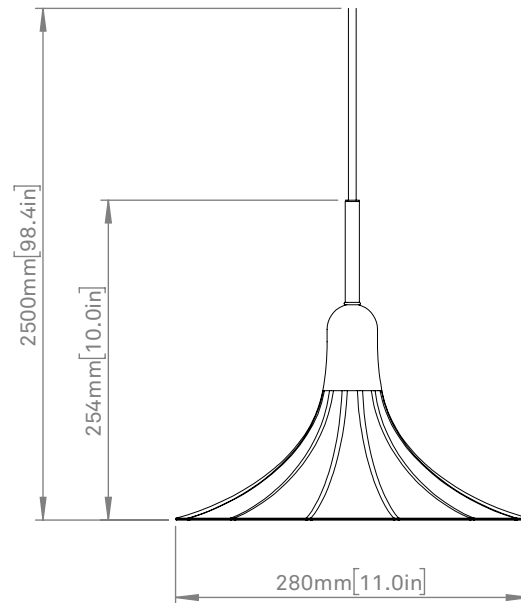

NUURA

PETALII 1 SMALL
white / polished brass

Design: Nika Zupanc, 2023

Petalii 1 Small is a decorative pendant created by Nika Zupanc for Nuura. The shade is made in white powder-coated metal and is shaped like a simple flower. Details in polished brass.

Explore the rest of the **Petalii** collection on our website, [here](#)

Product no.: EU - 2113001

Type: Pendant - indoor

Colour: Metal: white, chrome brass finish

Materials: Powder coated metal, anodized metal

Dimensions: 280mm / 11in x 254mm / 10in
Cable length: max 2500mm / 98.4in
Ceiling plate not included

Weight: *TBD*

Packaging: Dimensions: L: 300mm / 11.8in x W: 300mm / 11.8in x H: 280mm / 11in
Weight: 940g
Total weight incl. product: *TBD*
Number of parcels: 1
Material: Brown cardboard